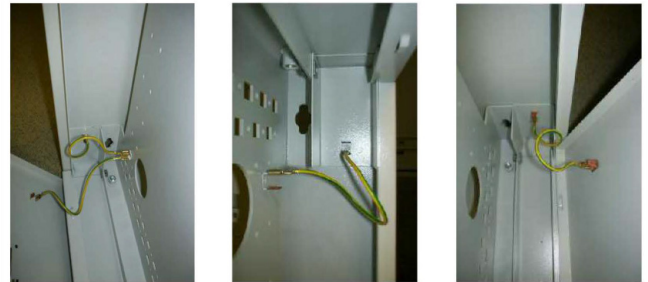

Erdung / Earthing / Mise à la terre

Breite / Width / Largeur = 600 mm

Breite / Width / Largeur = 700 mm

Rittal – The System.

Faster – better – everywhere.

- Enclosures
- Power Distribution
- Climate Control
- IT Infrastructure
- Software & Services