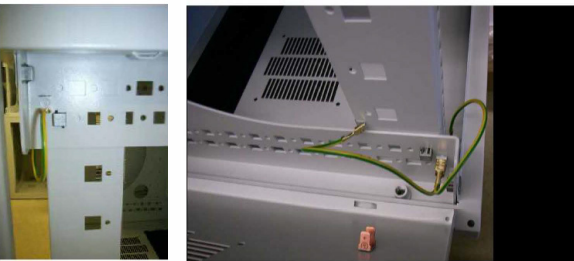

Erdung / Earthing / Mise à la terre

Breite / Width / Largeur = 600 mm

Breite / Width / Largeur = 700 mm

Rittal – The System.

Faster – better – everywhere.

- Enclosures
- Power Distribution
- Climate Control
- IT Infrastructure
- Software & Services