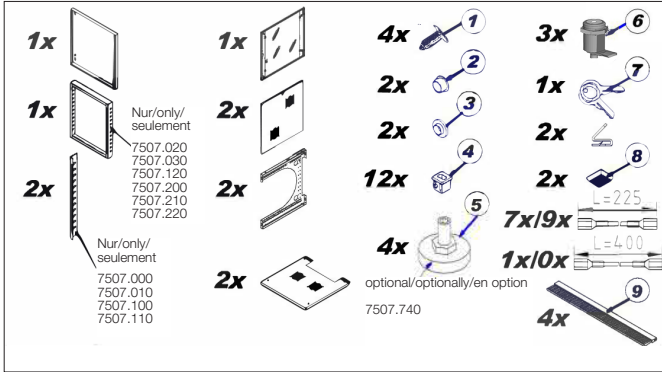

www.rittal.com