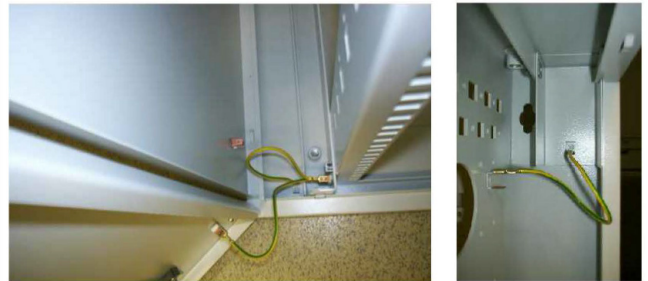

Erdung / Earthing / Mise à la terre

Breite / Width / Largeur = 600 mm

Breite / Width / Largeur = 700 mm

Rittal – The System.

Faster – better – everywhere.

- Enclosures
- Power Distribution
- Climate Control
- IT Infrastructure
- Software & Services