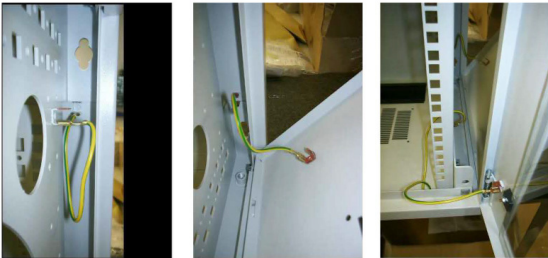

Erdung / Earthing / Mise à la terre

Breite / Width / Largeur = 600 mm

Breite / Width / Largeur = 700 mm

Rittal – The System.

Faster – better – everywhere.

- Enclosures
- Power Distribution
- Climate Control
- IT Infrastructure
- Software & Services